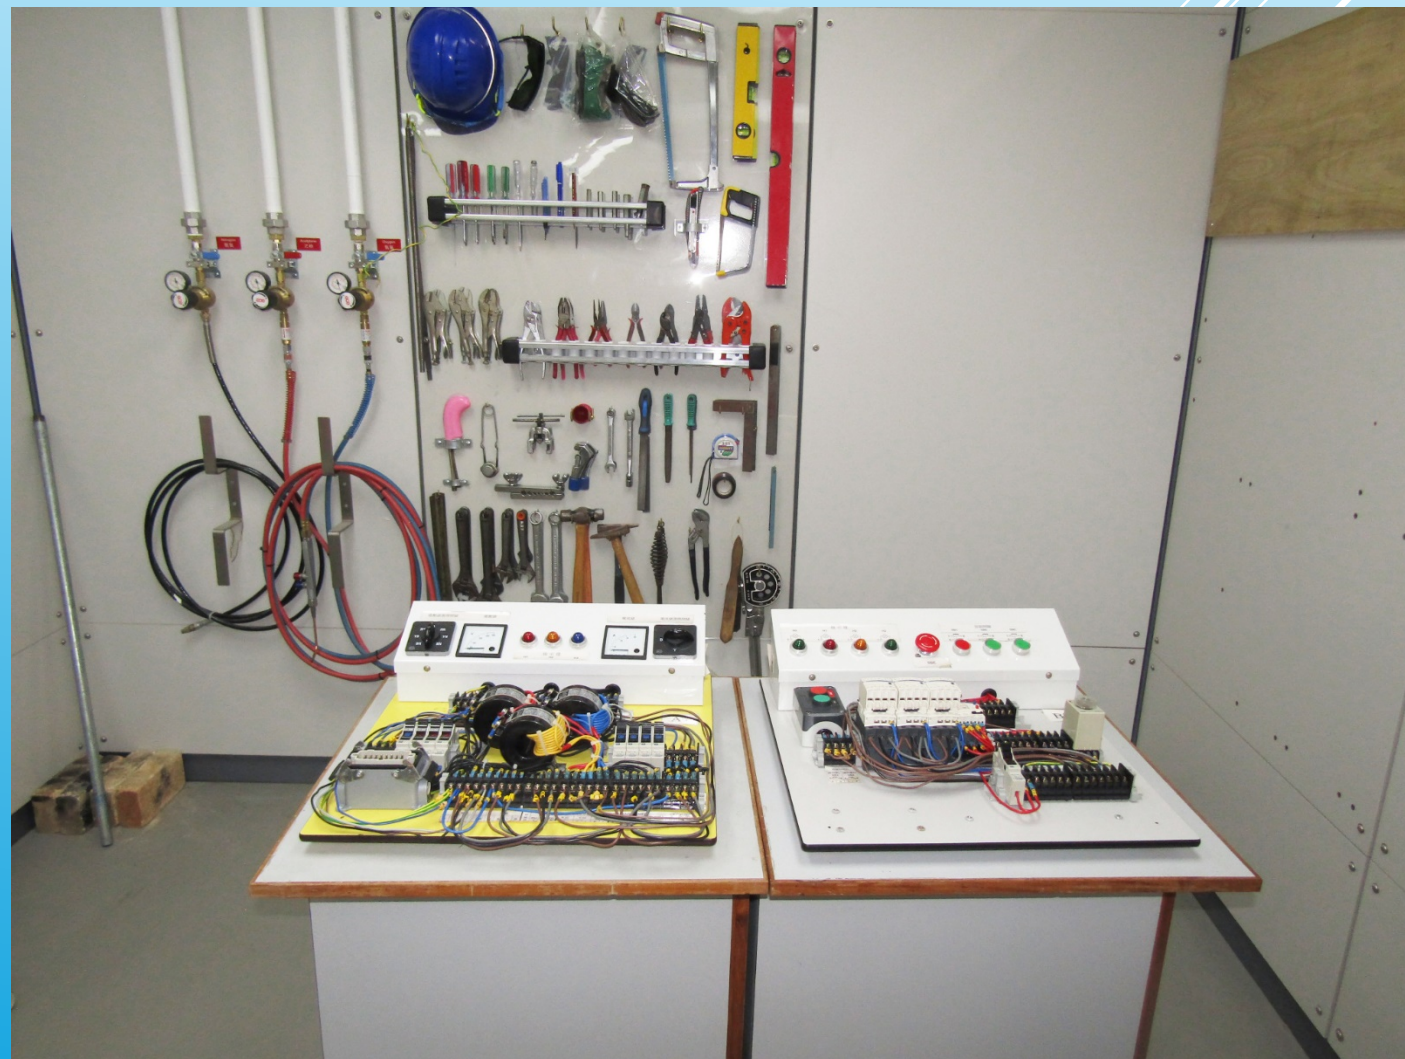

工藝測試參考圖片集

Reference Photos for Trade Tests

本工藝測試參考圖片集旨在透過相片讓考生更了解有關測試之實務試內容，助考生申請合適之測試工種及級別。

This reference photos series aims to improve the understanding of candidates about the practical test content of trade tests, and to facilitate the selection of appropriate trade test type and level well corresponding to the candidate's competence.

控制板裝配工 (大工)
Control Panel Assembler (Trade Test)

i. 測試崗位
Work Stations

ii. 主要工具及物料 Major Tools & Materials

iii. 成品樣板 Mockup

立即下載「工藝測試通」手機應用程式，掌握最新測試資訊和貼士，隨時隨地輕鬆報考！

Download TTOA Mobile App to apply trade test in a more convenient way, and learn more about the latest information and preparation tips for trade test!