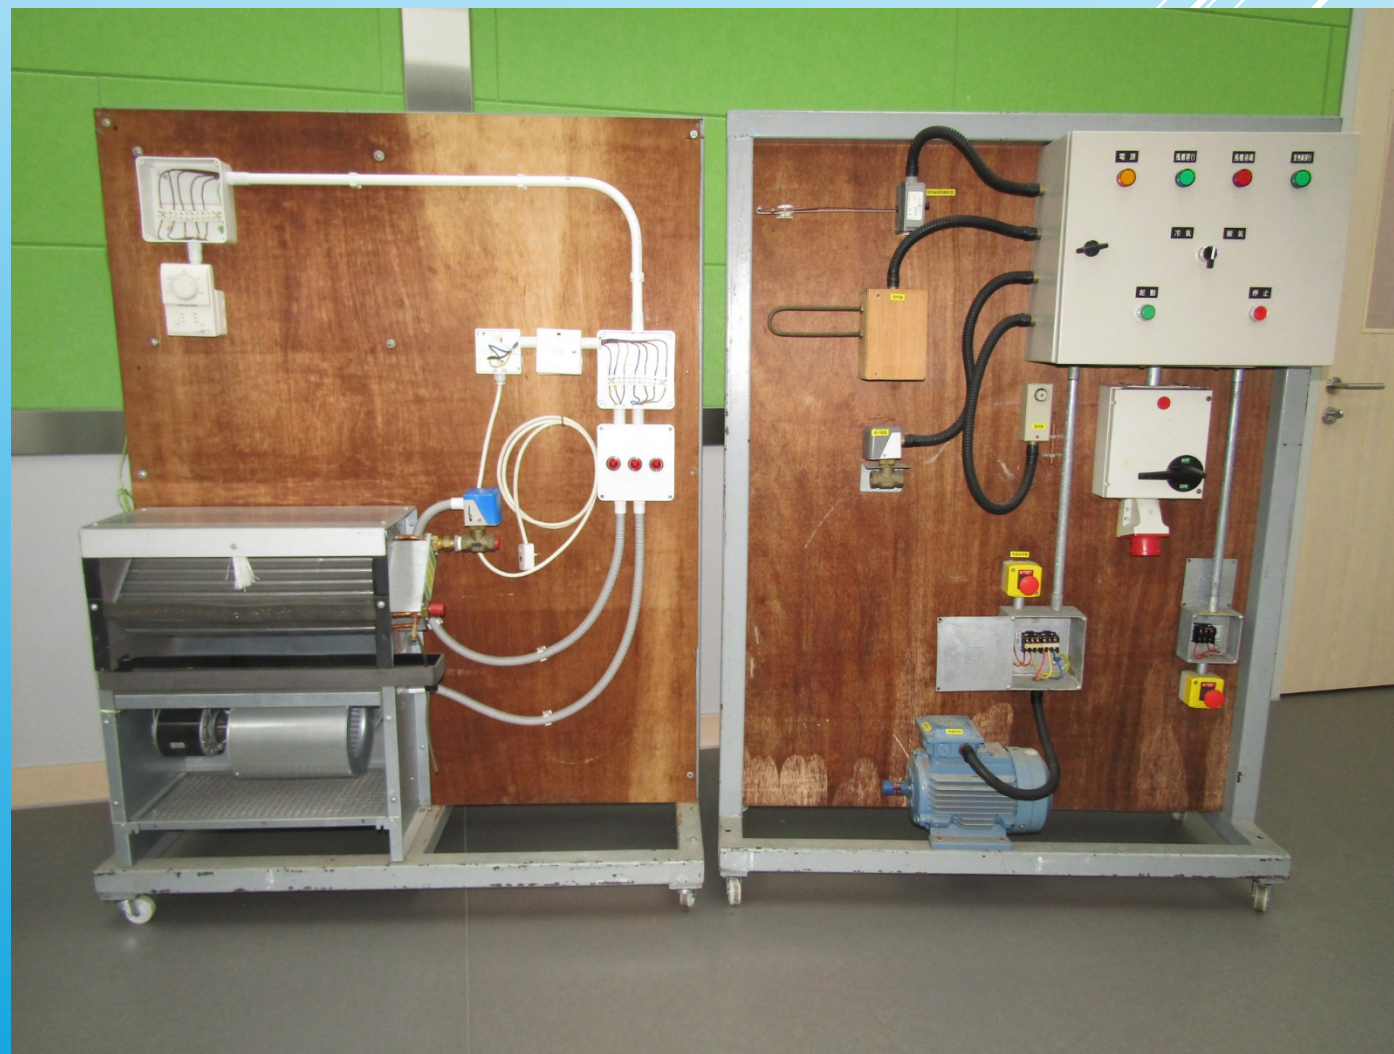

iii. 成品樣板 Mockup