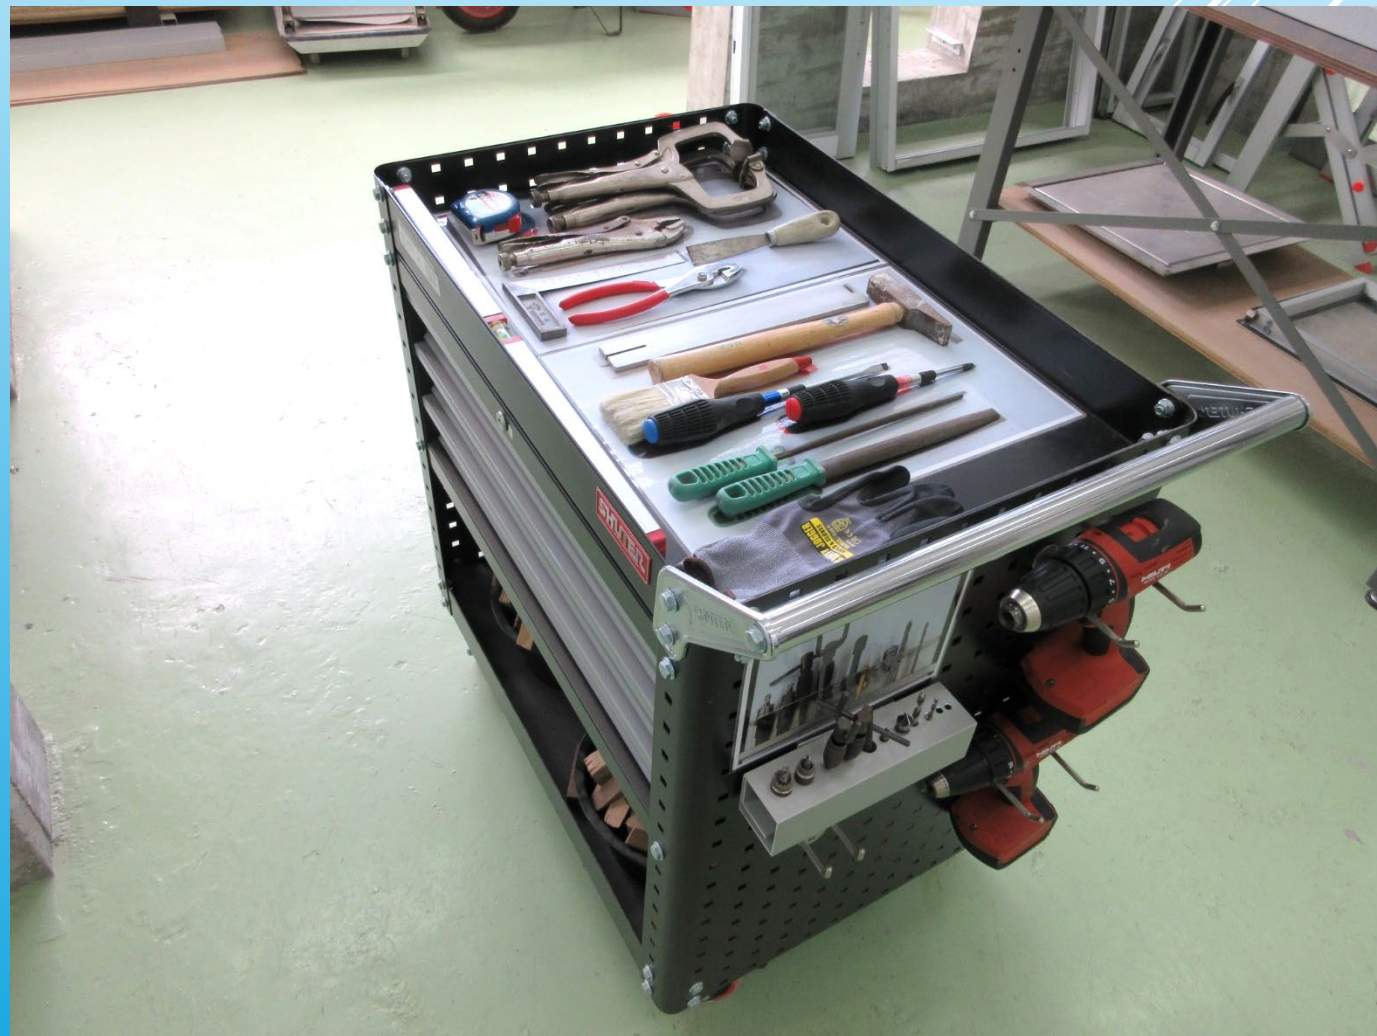

工藝測試參考圖片集

Reference Photos for Trade Tests

本工藝測試參考圖片集旨在透過相片讓考生更了解有關測試之實務試內容，助考生申請合適之測試工種及級別。

This reference photos series aims to improve the understanding of candidates about the practical test content of trade tests, and to facilitate the selection of appropriate trade test type and level well corresponding to the candidate's competence.

窗框工(中工)
Window Frame Installer
(Intermediate Trade Test)

i. 測試崗位
Work Stations

ii. 主要工具及物料
Major Tools & Materials

iii. 成品樣板
Mockup

i. 測試崗位 Work Stations

ii. 主要工具及物料 Major Tools & Materials

iii. 成品樣板 Mockup