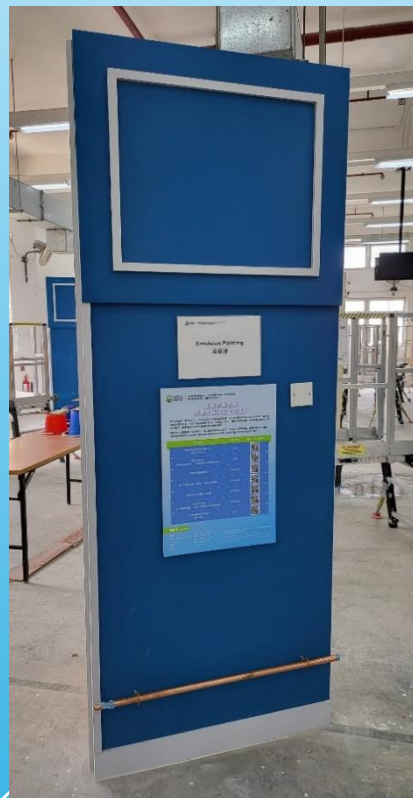

工藝測試參考圖片集

Reference Photos for Trade Tests

本工藝測試參考圖片集旨在透過相片讓考生更了解有關測試之實務試內容，助考生申請合適之測試工種及級別。

This reference photos series aims to improve the understanding of candidates about the practical test content of trade tests, and to facilitate the selection of appropriate trade test type and level well corresponding to the candidate's competence.

髹漆及裝飾工 (中工)
Painter and Decorator
(Intermediate Trade Test)

1. 測試崗位
Work Stations

2. 主要工具及物料
Major Tools & Materials

3. 成品樣板
Mockup

1. 測試崗位 Work Stations

2. 主要工具及物料 Major Tools & Materials

3. 成品樣板 Mockup

立即下載「工藝測試通」手機應用程式，掌握最新測試資訊和貼士，隨時隨地輕鬆報考！