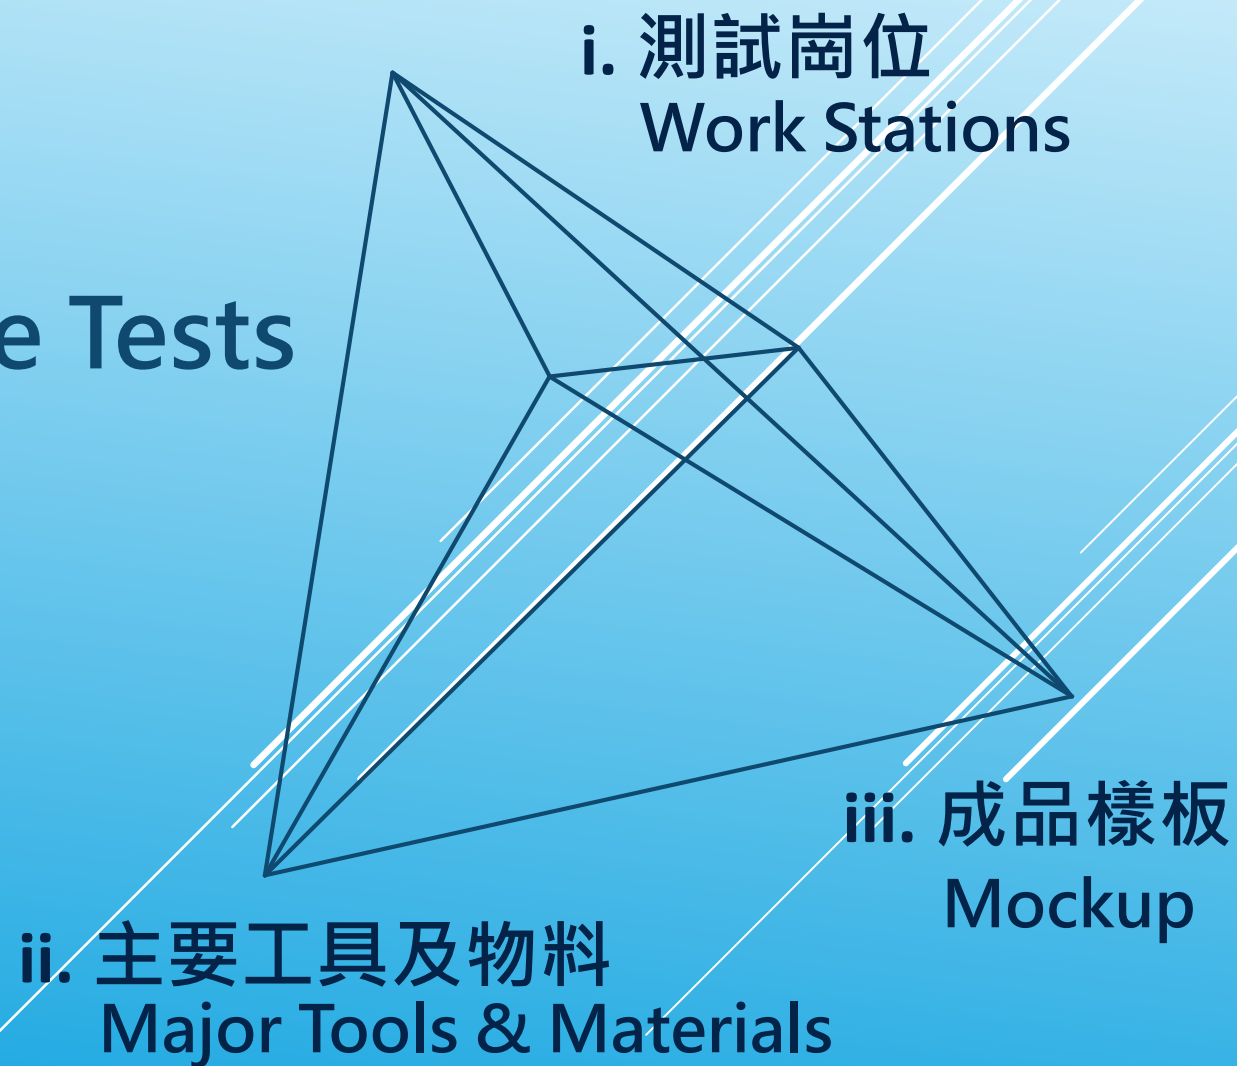

工藝測試參考圖片集

Reference Photos for Trade Tests

本工藝測試參考圖片集旨在透過相片讓考生更了解有關測試之實務試內容，助考生申請合適之測試工種及級別。

This reference photos series aims to improve the understanding of candidates about the practical test content of trade tests, and to facilitate the selection of appropriate trade test type and level well corresponding to the candidate's competence.

建造機械技工 (中工)
Construction Plant Mechanic
(Intermediate Trade Test)