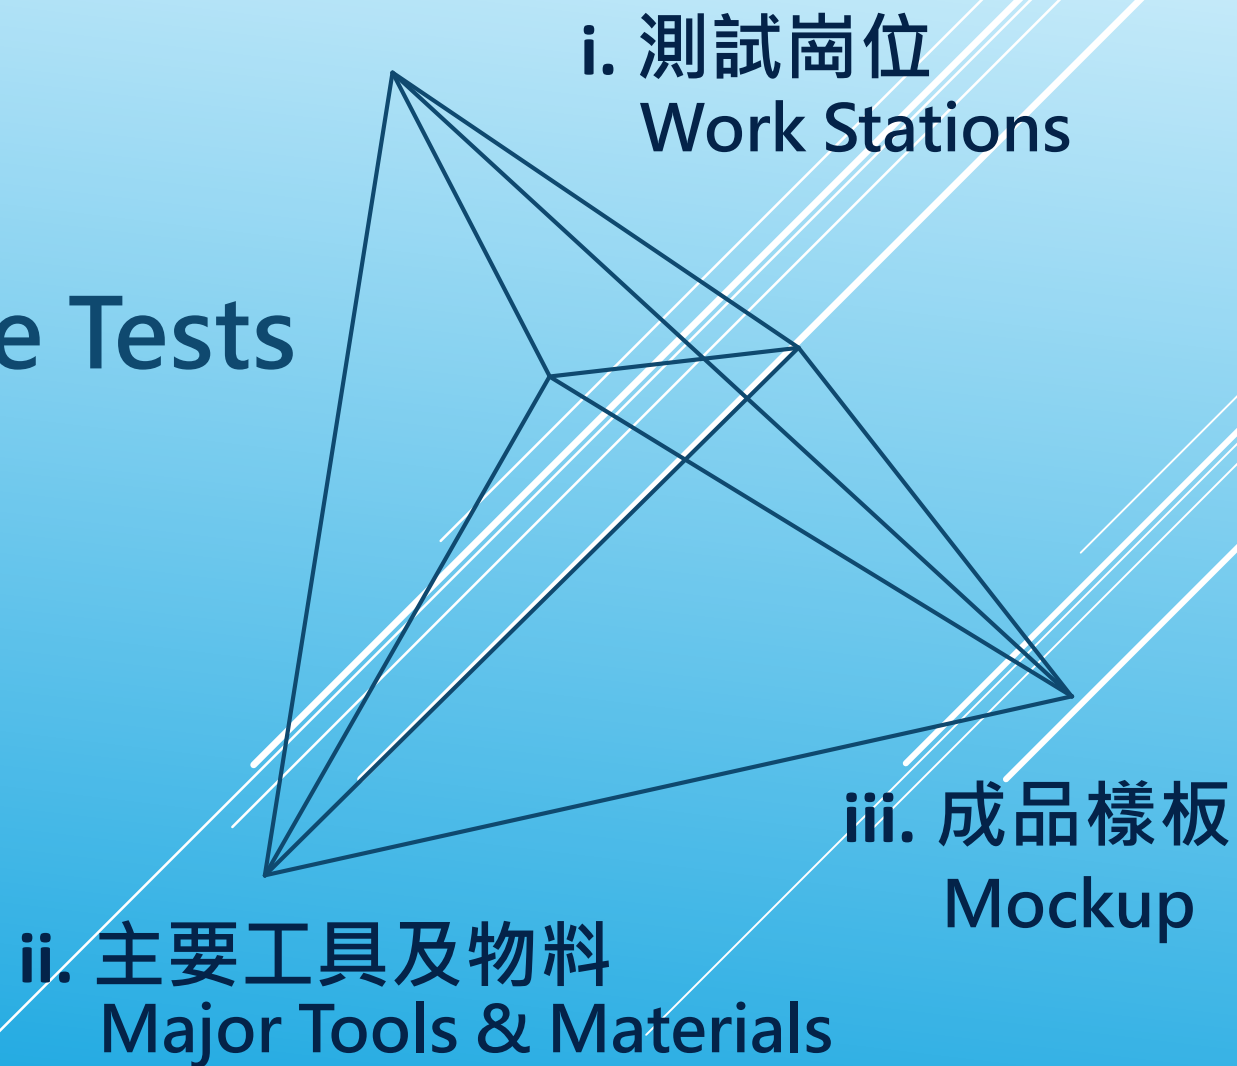

工藝測試參考圖片集

Reference Photos for Trade Tests

本工藝測試參考圖片集旨在透過相片讓考生更了解有關測試之實務試內容，助考生申請合適之測試工種及級別。

This reference photos series aims to improve the understanding of candidates about the practical test content of trade tests, and to facilitate the selection of appropriate trade test type and level well corresponding to the candidate's competence.

細木工(大工)
Joiner (Trade Test)