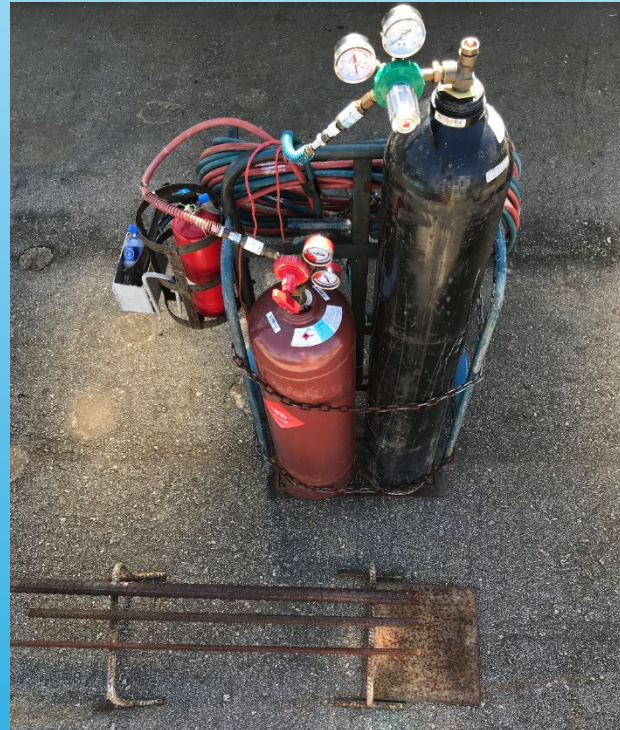

ii. 主要工具及物料 Major Tools & Materials