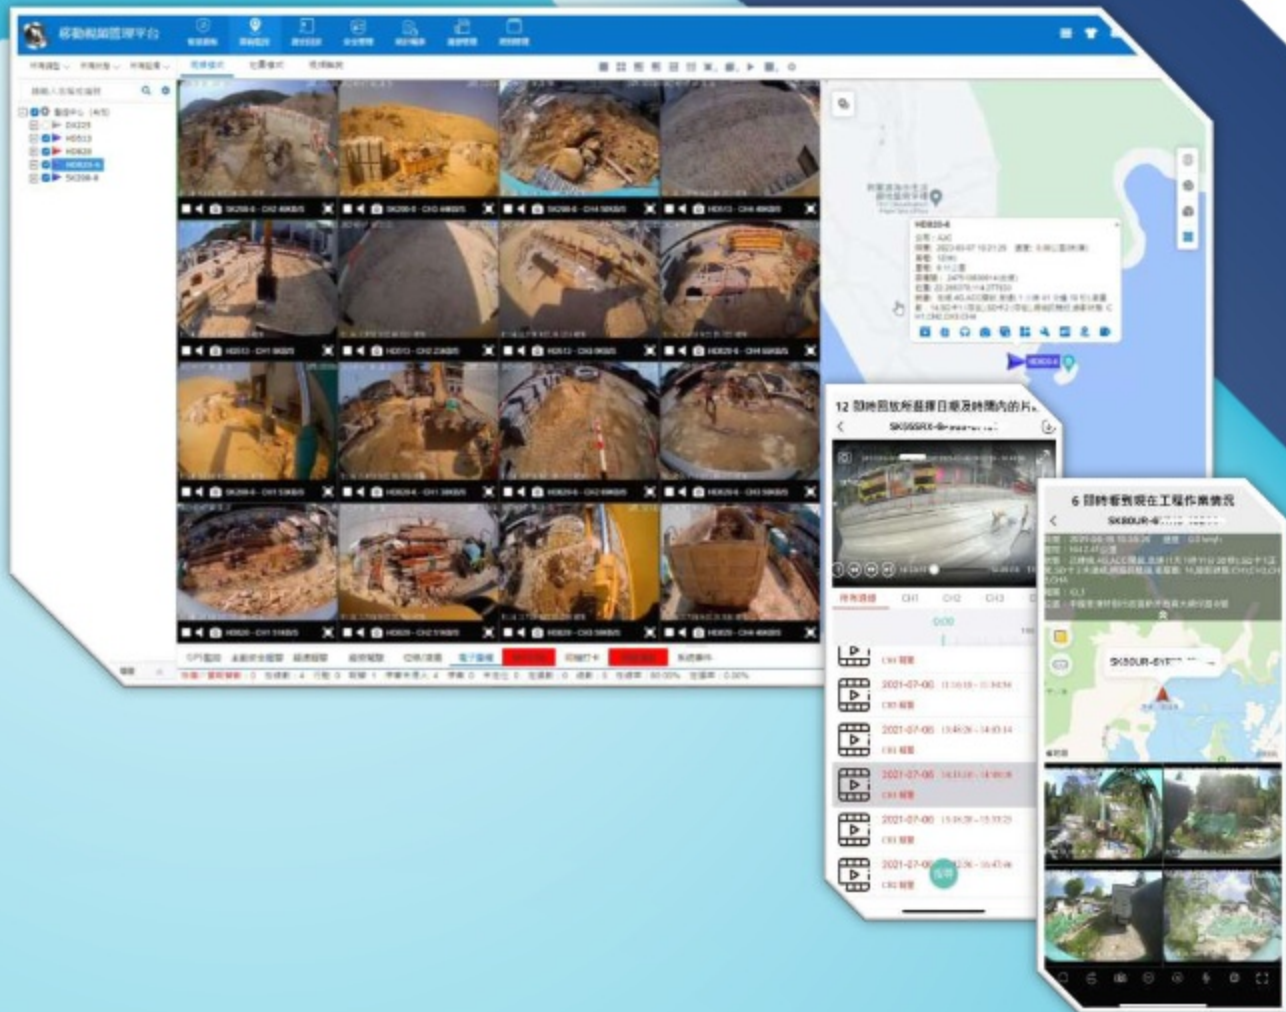

# AI Camera

<i>Detection of Safety Helmet</i>	<i>Detection at Entrance of restricted zone</i>

# AIR Drone

**Moving  
Plant**

# Moving Plant Monitoring System

Real-time Monitoring  
for Site Conditions in Cloud-base

**Temporary  
Cover**