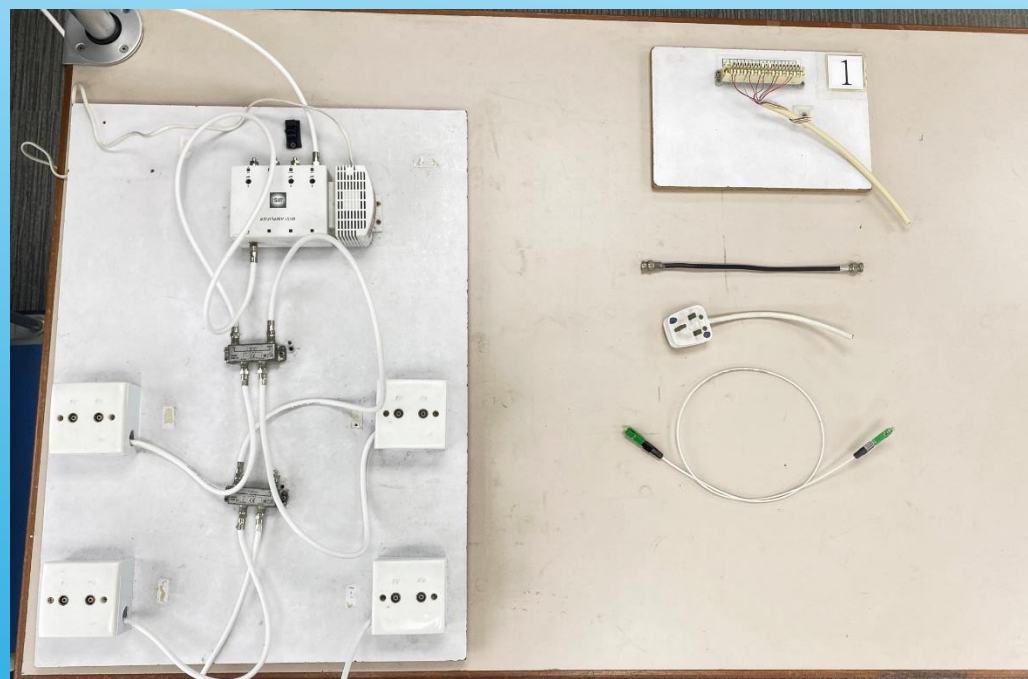

工藝測試參考圖片集

Reference Photos for Trade Tests

本工藝測試參考圖片集旨在透過相片讓考生更了解有關測試之實務試內容，助考生申請合適之測試工種及級別。

This reference photos series aims to improve the understanding of candidates about the practical test content of trade tests, and to facilitate the selection of appropriate trade test type and level well corresponding to the candidate's competence.

電訊系統裝配工 (中工)
Communication System Mechanic
(Intermediate Trade Test)

1. 測試崗位
Work Stations

2. 主要工具及物料
Major Tools & Materials

3. 成品樣板
Mockup

1. 測試崗位 Work Stations

3. 成品樣板 Mockup

立即下載「工藝測試通」手機應用程式，掌握最新測試資訊和貼士，隨時隨地輕鬆報考！