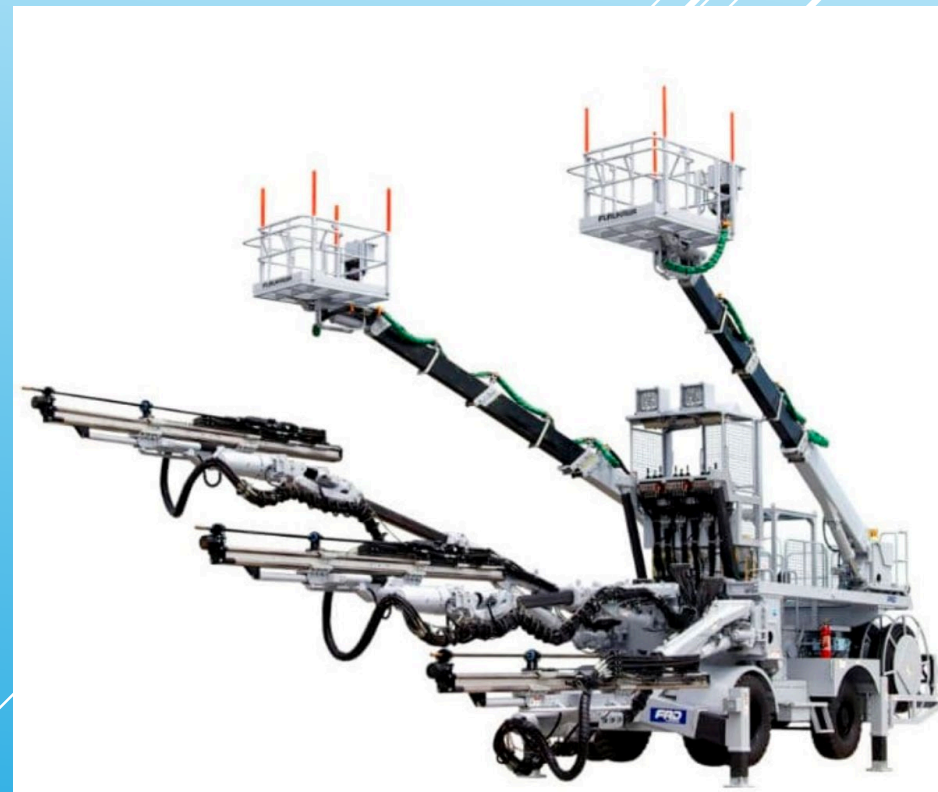

機械設備操作工(隧道)-鑽孔機 (中工)
Plant and Equipment Operator (Tunneling) -
Jumbo Drilling (Intermediate Trade Test)

只設筆試

Written test for
Intermediate Trade Test only