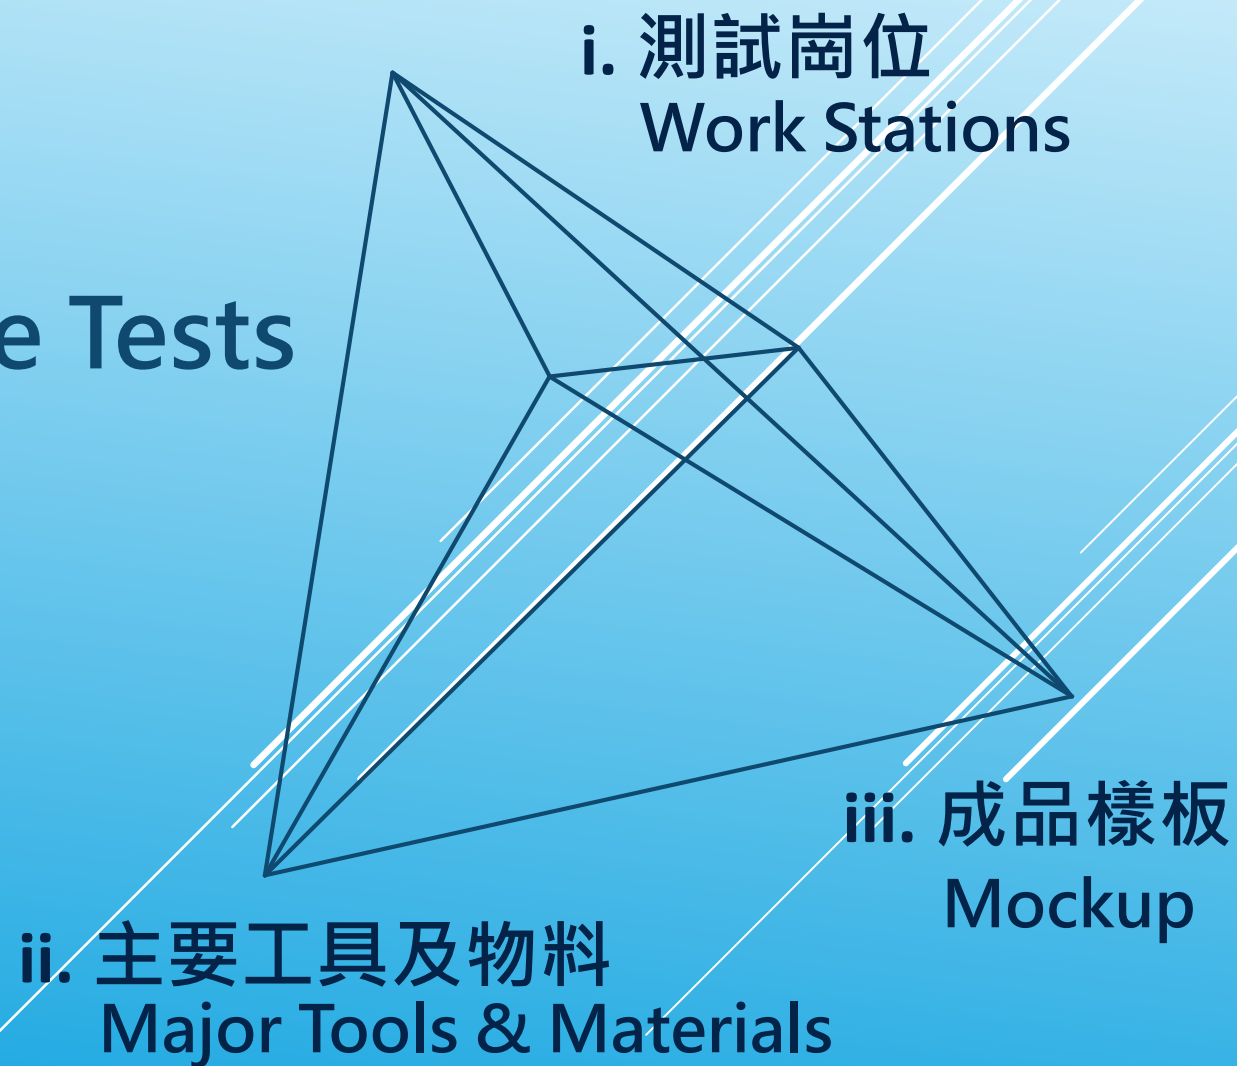

工藝測試參考圖片集

Reference Photos for Trade Tests

本工藝測試參考圖片集旨在透過相片讓考生更了解有關測試之實務試內容，助考生申請合適之測試工種及級別。

This reference photos series aims to improve the understanding of candidates about the practical test content of trade tests, and to facilitate the selection of appropriate trade test type and level well corresponding to the candidate's competence.

機械設備操作工(隧道)-鑽孔機 (中工)
Plant and Equipment Operator (Tunneling) -
Jumbo Drilling (Intermediate Trade Test)

機械設備操作工(隧道)-鑽孔機 (中工)
Plant and Equipment Operator (Tunneling) -
Jumbo Drilling (Intermediate Trade Test)