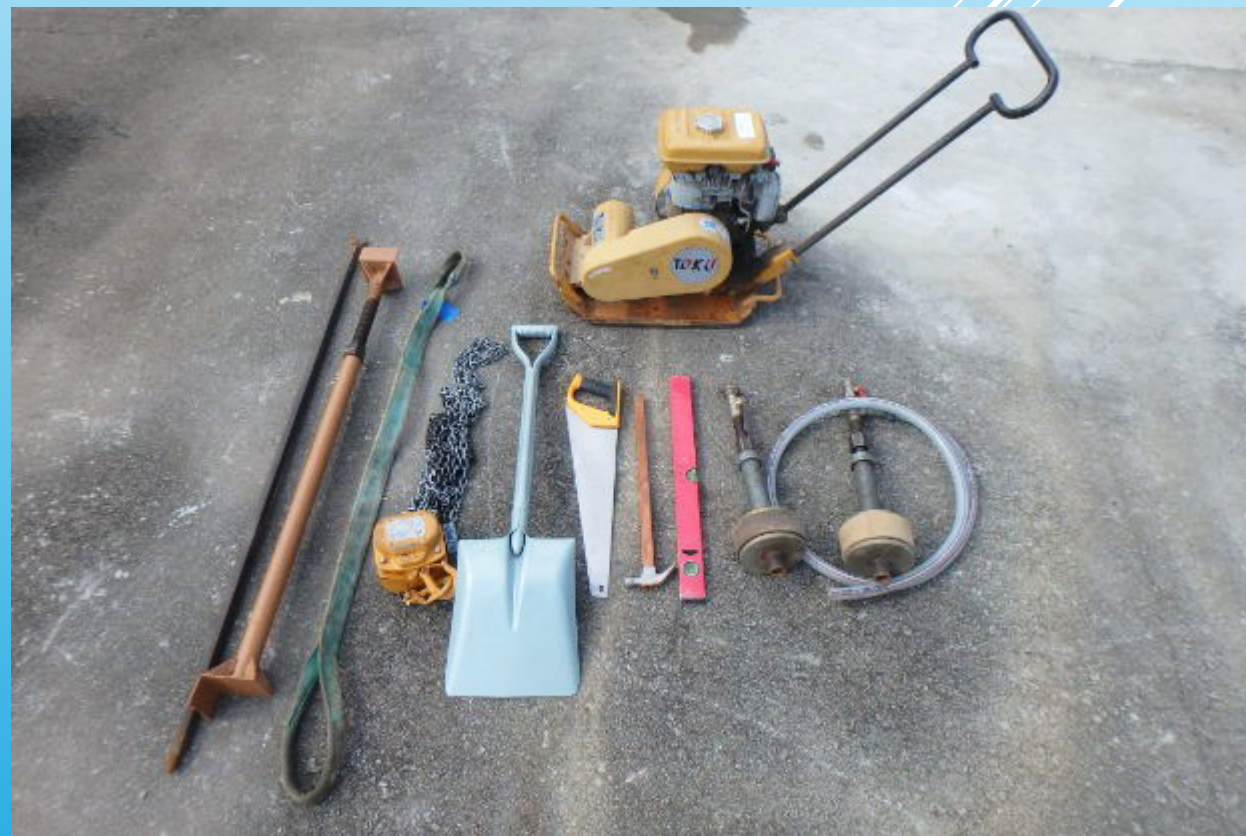

ii. 主要工具及物料 Major Tools & Materials