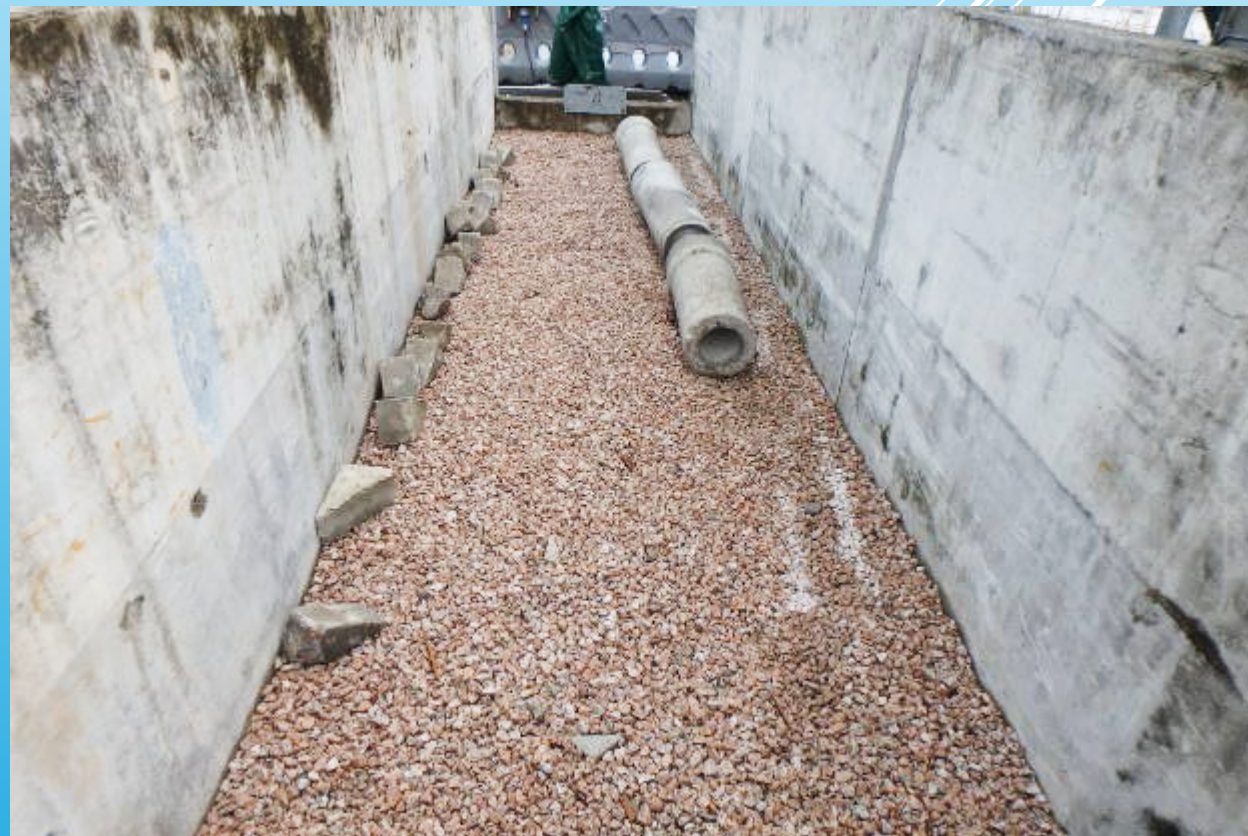

i. 測試崗位

Work Stations