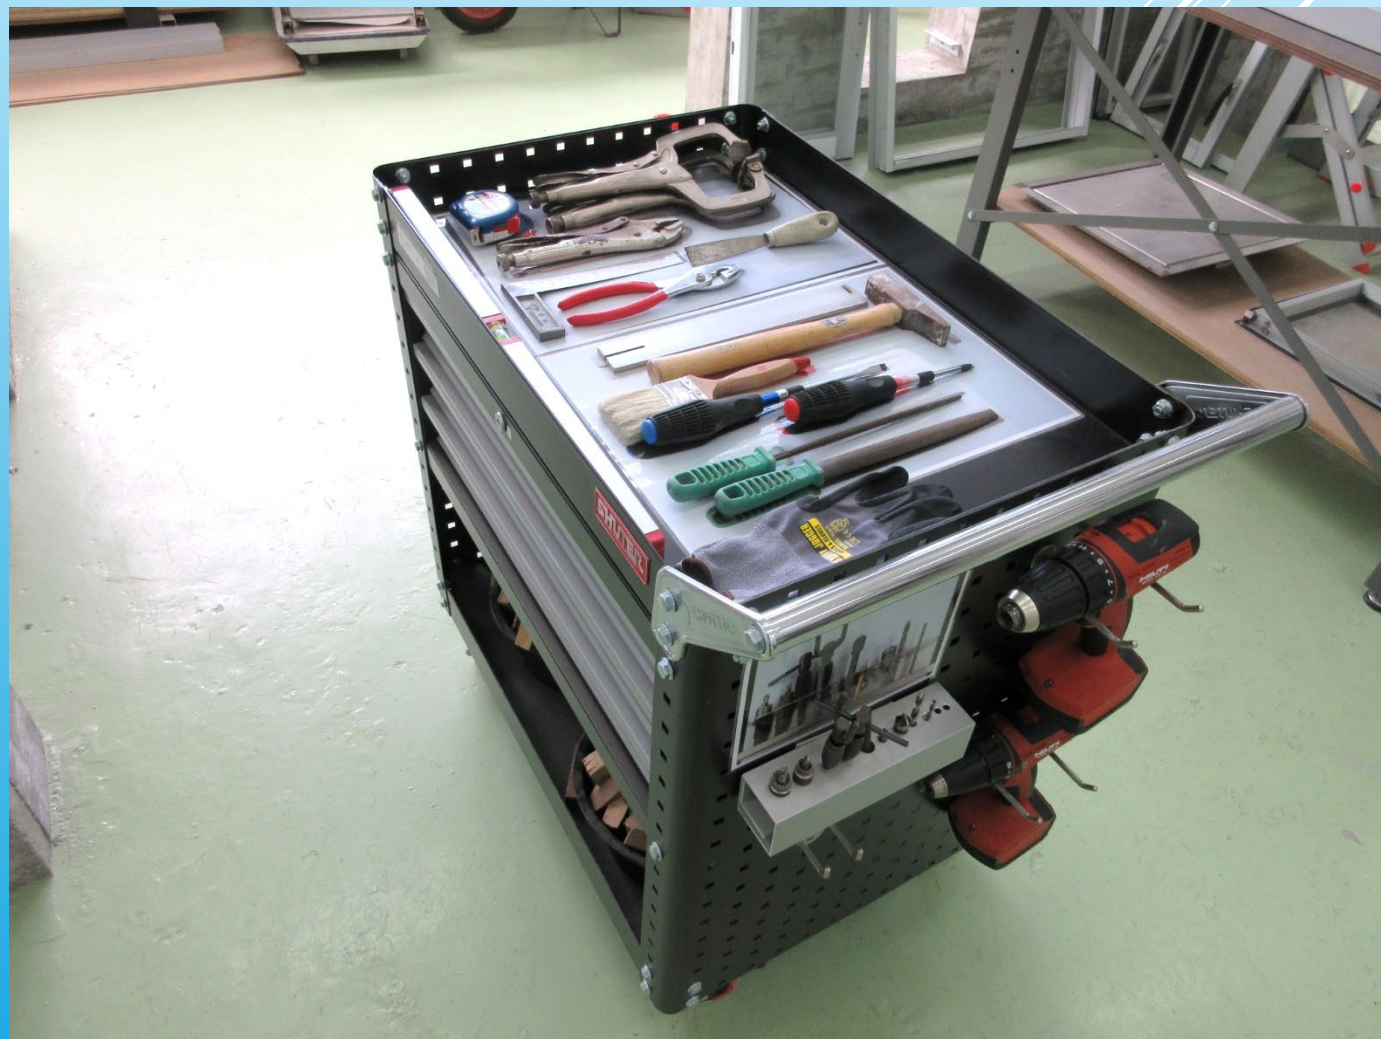

工藝測試參考圖片集

Reference Photos for Trade Tests

本工藝測試參考圖片集旨在透過相片讓考生更了解有關測試之實務試內容，助考生申請合適之測試工種及級別。

This reference photos series aims to improve the understanding of candidates about the practical test content of trade tests, and to facilitate the selection of appropriate trade test type and level well corresponding to the candidate's competence.

窗框工(大工)

Window Frame Installer (Trade Test)

i. 測試崗位
Work Stations

ii. 主要工具及物料
Major Tools & Materials

iii. 成品樣板
Mockup

i. 測試崗位 Work Stations

ii. 主要工具及物料 Major Tools & Materials

iii. 成品樣板 Mockup