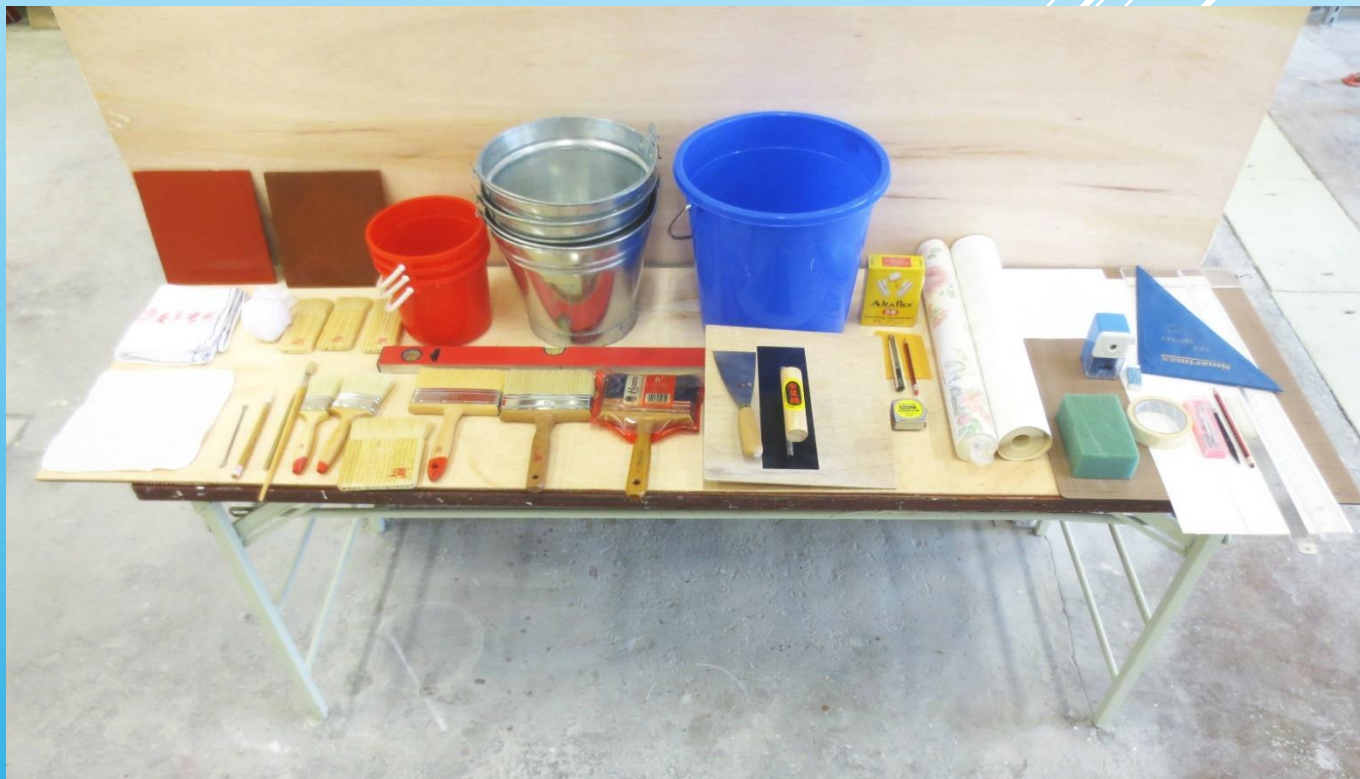

工藝測試參考圖片集

Reference Photos for Trade Tests

本工藝測試參考圖片集旨在透過相片讓考生更了解有關測試之實務
試內容，助考生申請合適之測試工種及級別。

This reference photos series aims to improve the understanding of
candidates about the practical test content of trade tests, and to facilitate
the selection of appropriate trade test type and level well corresponding to
the candidate' s competence.

髹漆及裝飾工 (大工)
Painter and Decorator (Trade Test)

1. 測試崗位
Work Stations

2. 主要工具及物料
Major Tools & Materials

3. 成品樣板
Mockup

1. 測試崗位 Work Stations

2. 主要工具及物料 Major Tools & Materials

3. 成品樣板
Mockup

立即下載「工藝測試通」手機應用程式，掌握最新測試資訊和貼士，隨時隨地輕鬆報考！