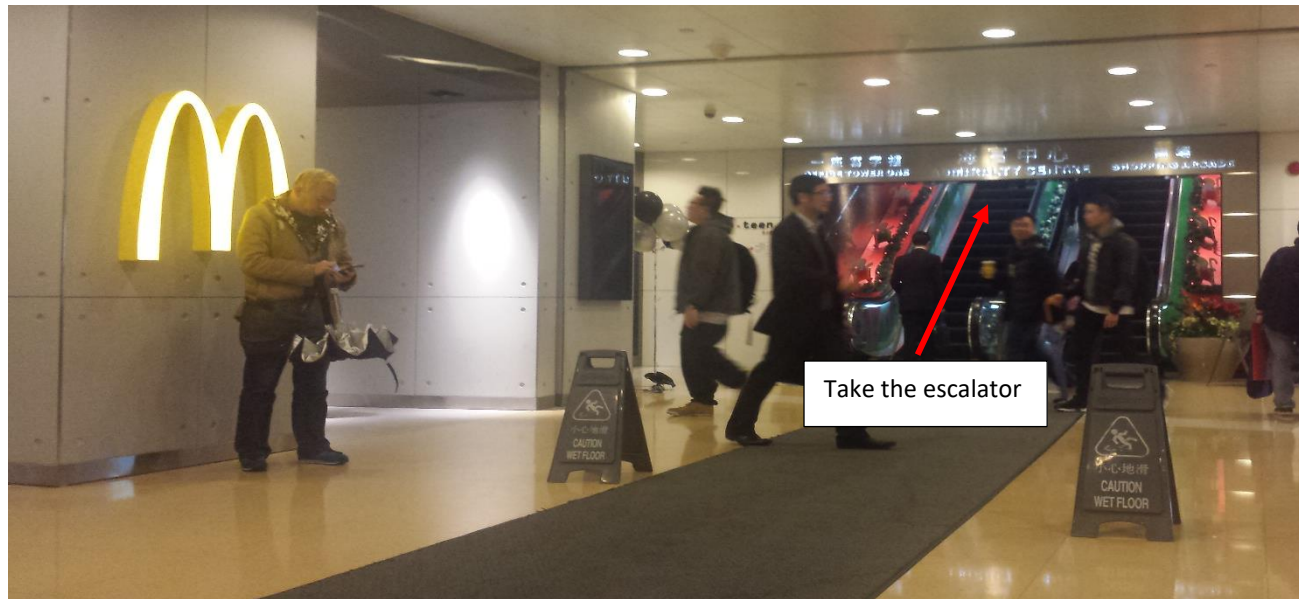

Take the escalator beside McDonalds; you will see Watsons on your left hand side, the lift lobby is behind Watsons
從麥當勞側的扶手電梯上, 左邊見到屈臣氏, 電梯大堂位於屈臣氏後面

Admiralty Centre, Tower 1 Lift Lobby 海富中心1座電梯大堂

18th Floor – Admiralty Conference Centre 18樓-金鐘會議中心