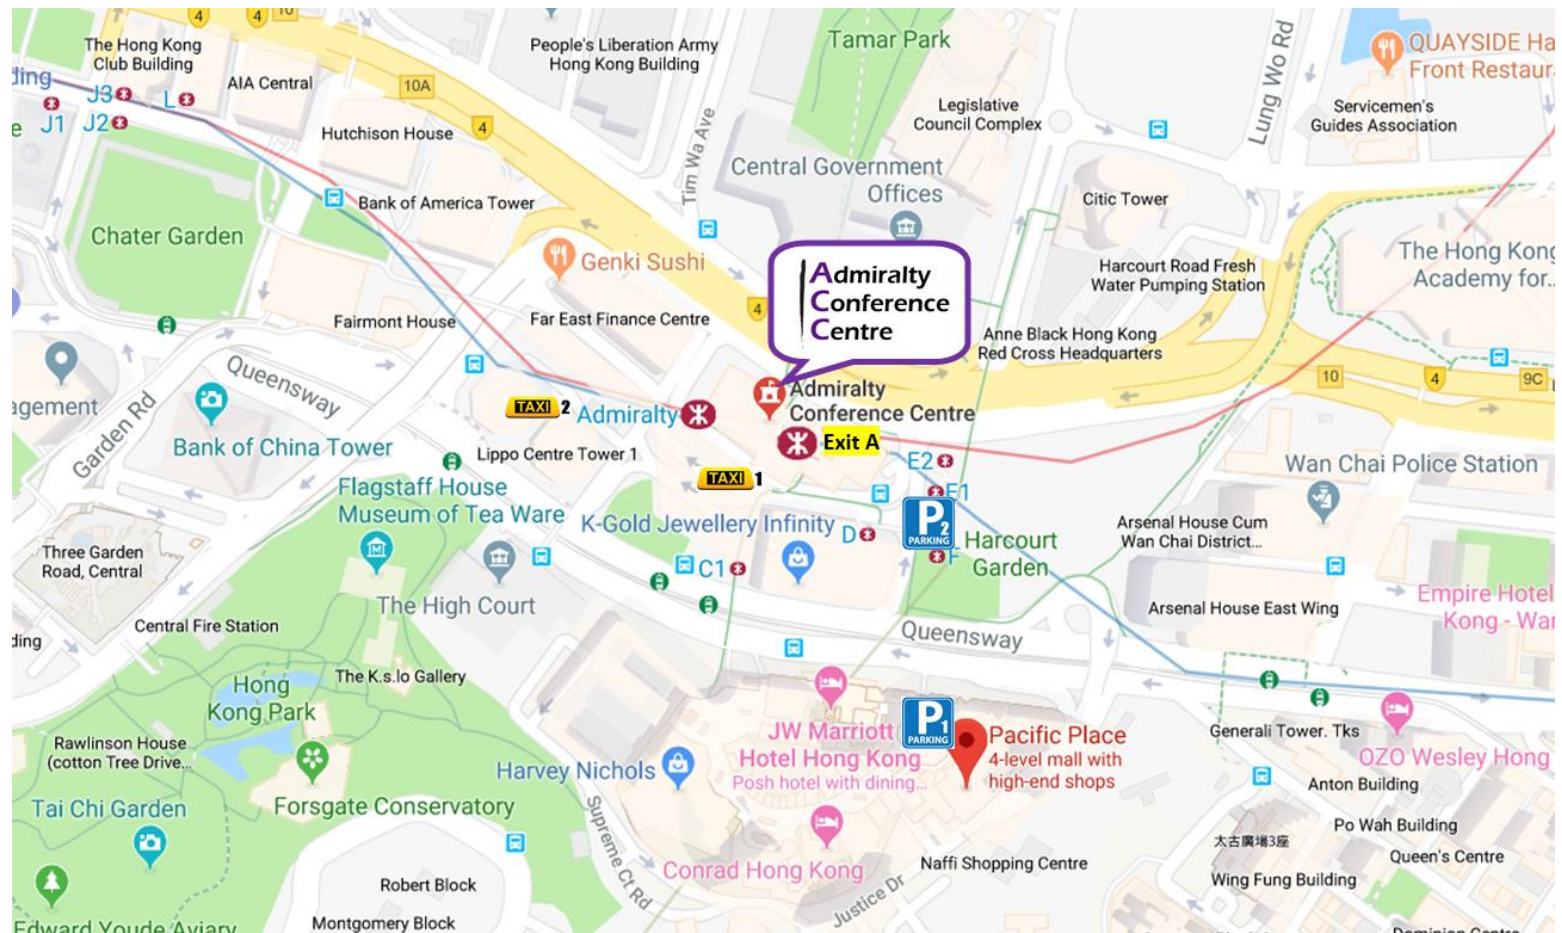

Admiralty Conference Centre (ACC) 金鐘會議中心

Address: 1804A, 18/F., Tower 1, Admiralty Centre, 18 Harcourt Road, Admiralty, Hong Kong (MTR Admiralty Station - Exit A)
金鐘夏慤道 18 號海富中心 1 座 18 樓 1804A 室 (金鐘港鐵站 A 出口)

Tel.# 852 2527 4334

Admiralty Station - Exit A

1. Admiralty Centre
2. Lippo Centre

1. Admiralty Car Park
2. Pacific Place

From MTR Exit A or get off at Admiralty Centre's McDonalds, you will see the McDonalds (as below picture)
由金鐘港鐵站 A 出口上到地面, 右邊見到麥當勞

Take the escalator beside McDonalds; you will see Watsons on your left hand side, the lift lobby is behind Watsons
從麥當勞側的扶手電梯上, 左邊見到屈臣氏, 電梯大堂位於屈臣氏後面

Admiralty Centre, Tower 1 Lift Lobby 海富中心1座電梯大堂

18th Floor – Admiralty Conference Centre 18樓-金鐘會議中心